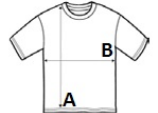

Cut and sewn

Ribbed collar and cuffs with elastane

Neck tape

Reinforced placket with with 3 pearlised buttons

Straight bottom with reinforced side slits

Spare button sewn on inner side seam

Certifications:**Country Of Origin:**

Bangladesh

2025 : p. 85

**SIZE SPECIFICATION (CM)**

	XS	S	M	L	XL	2XL	3XL
Pcs./	50	50	50	50	50	50	50
Body Length (A)	58	61	64	67	69	71	74
Chest Width (B)	45	47	49	51	54	57	60

**COLORS:**

■ Aqua	■ Black	■ French Navy	■ Grey Melange	■ Kelly Green	■ Mouse Grey
■ Off White	■ Red	■ Royal Blue	 White		